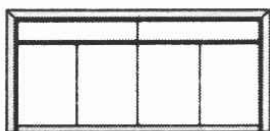

h	w	d
43.5	35	35

bench
-with padded
top

43.5	130	35
------	-----	----

rectangular
dining table

75	180	90
75	200	100
75	240	120

square
dining table

75	125	125
75	150	150

dining chair
exc cover

84	47	49
----	----	----

carver
exc cover

84	53.5	49
----	------	----

buffet 3 door
2 drawers

80	133	45
----	-----	----

covemore
designs

Mitre Range

h . w . d

buffet 3 door

80 133 45

buffet 4 door
2 drawers

80 172 45

buffet 4 door

80 172 45

buffet 5 door
3 drawers

80 212 45